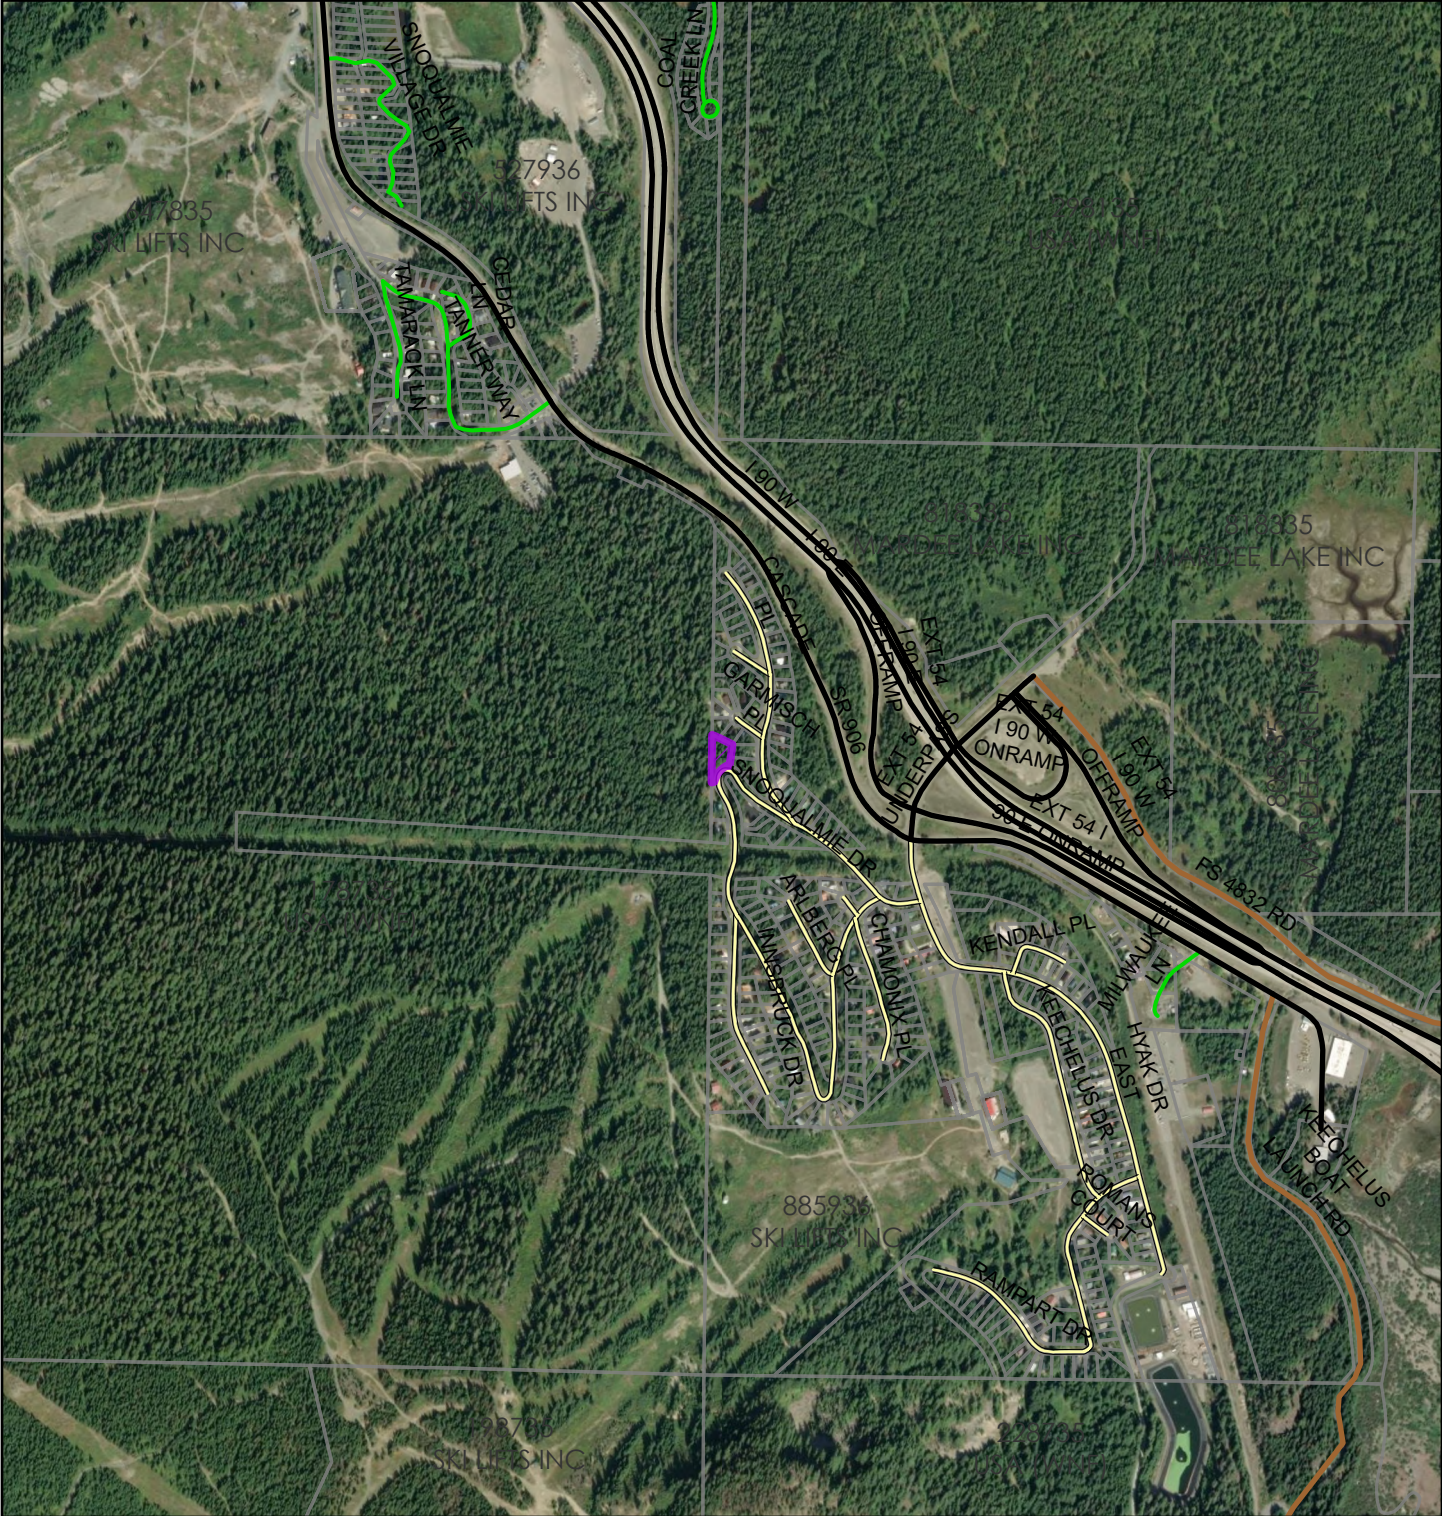

RU-26-00001 Pazaruski

Vicinity View

Vantor

2026

Coordinate System: NAD 1983 StatePlane Washington South FIPS 4602 Feet